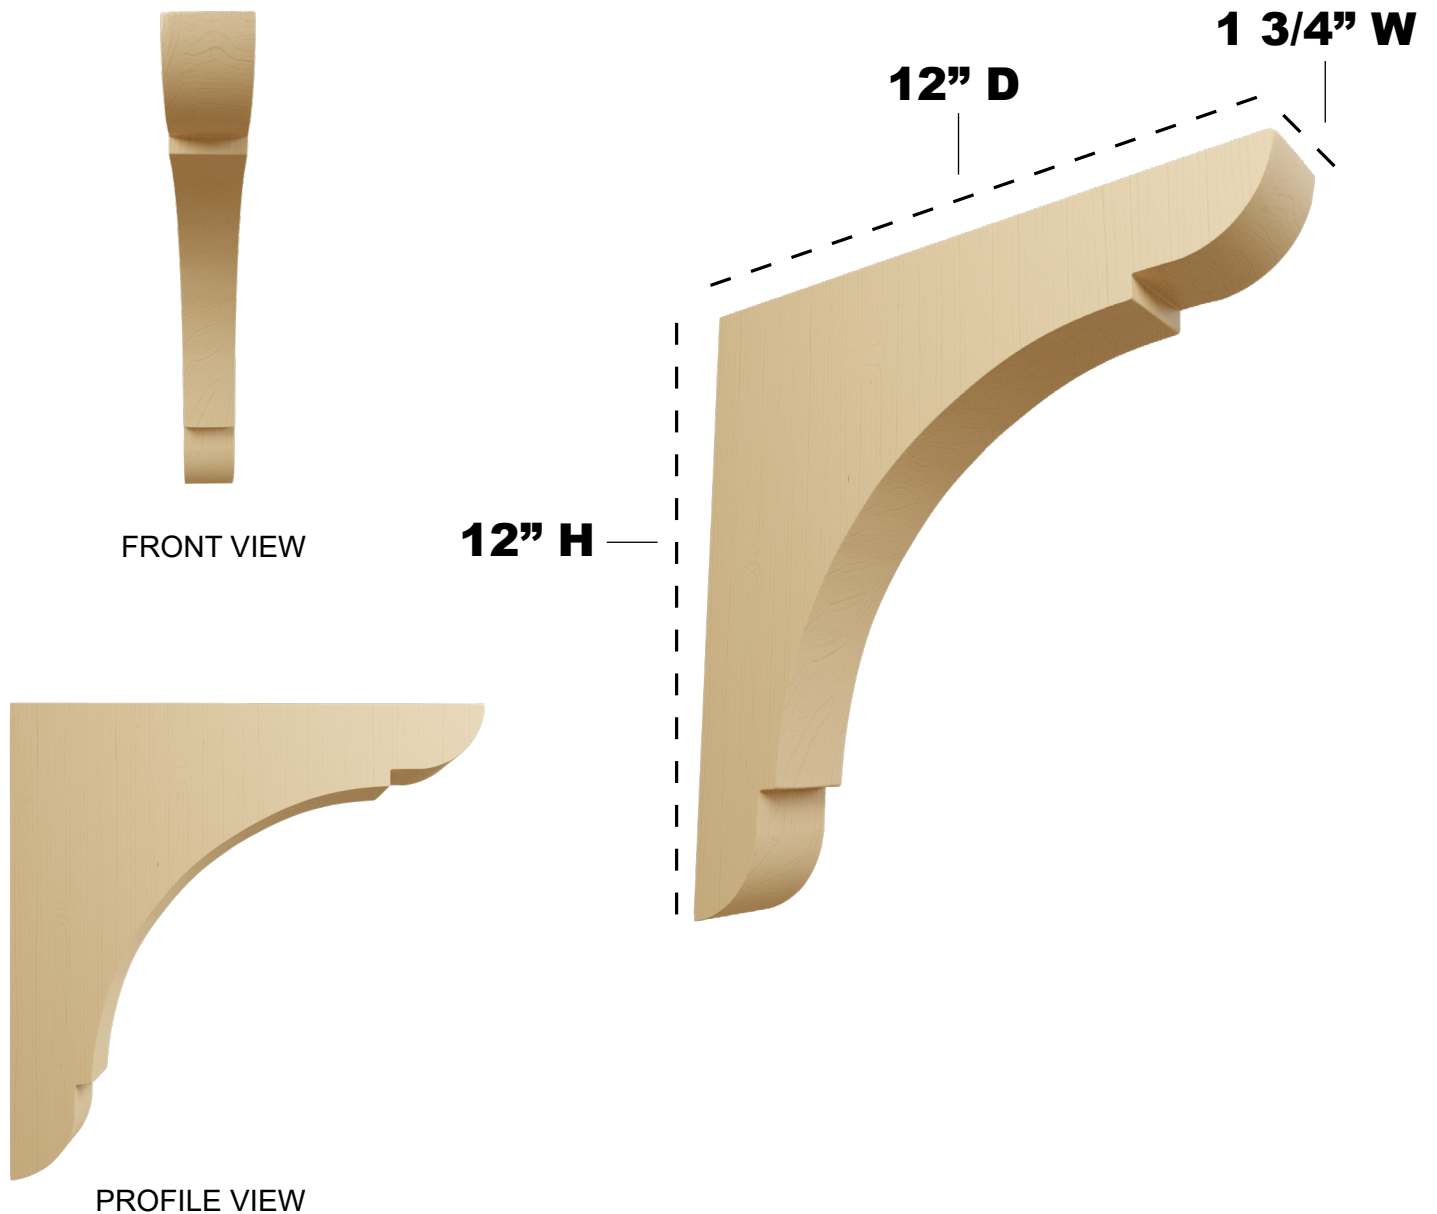

# 1 3/4" W X 12" D X 12" H OLYMPIC BRACKET

ITEM NO.: BKTW01X12X12OL